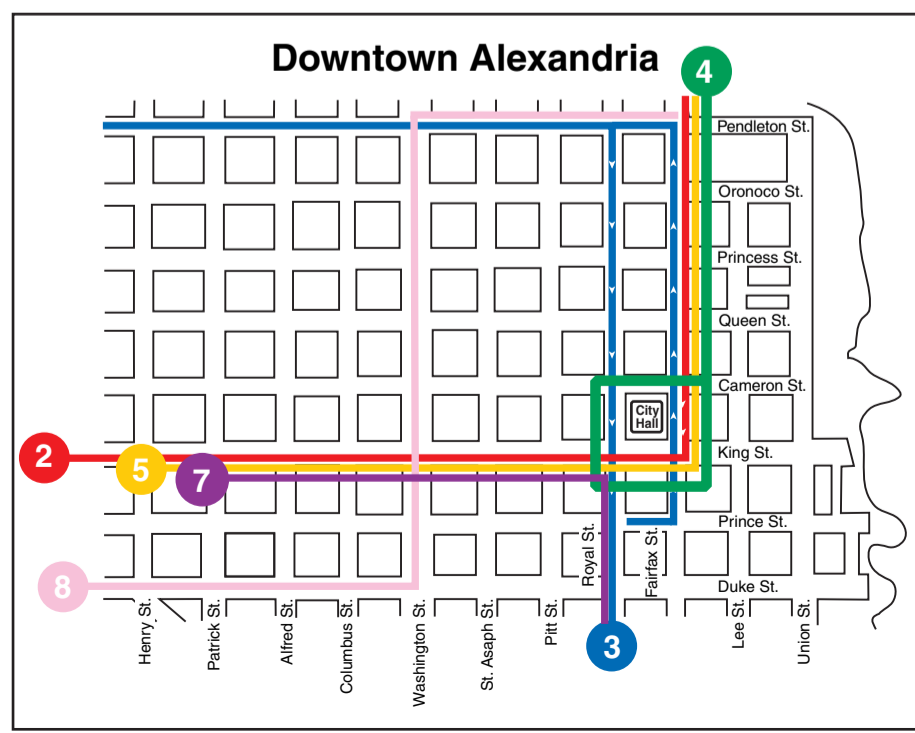

# DASH TRANSIT MAP

ROUTE LEGEND			
<b>A.T. 2</b> Rush Hour & Sunday Extension		<b>A.T. 3/4 Loop</b>	
<b>A.T. 3</b>		<b>A.T. 5</b>	
<b>A.T. 4</b>		<b>A.T. 6</b> Rush Hour Extension	
<b>A.T. 7</b>		<b>A.T. 8</b>	
<b>A.T. 10</b>		<b>A.T. 3/4</b>	
	Terminal Point		One Way Travel Only
	Metro rail Stations		Yellow Line
			Blue Line

North Waterfront

Potomac River