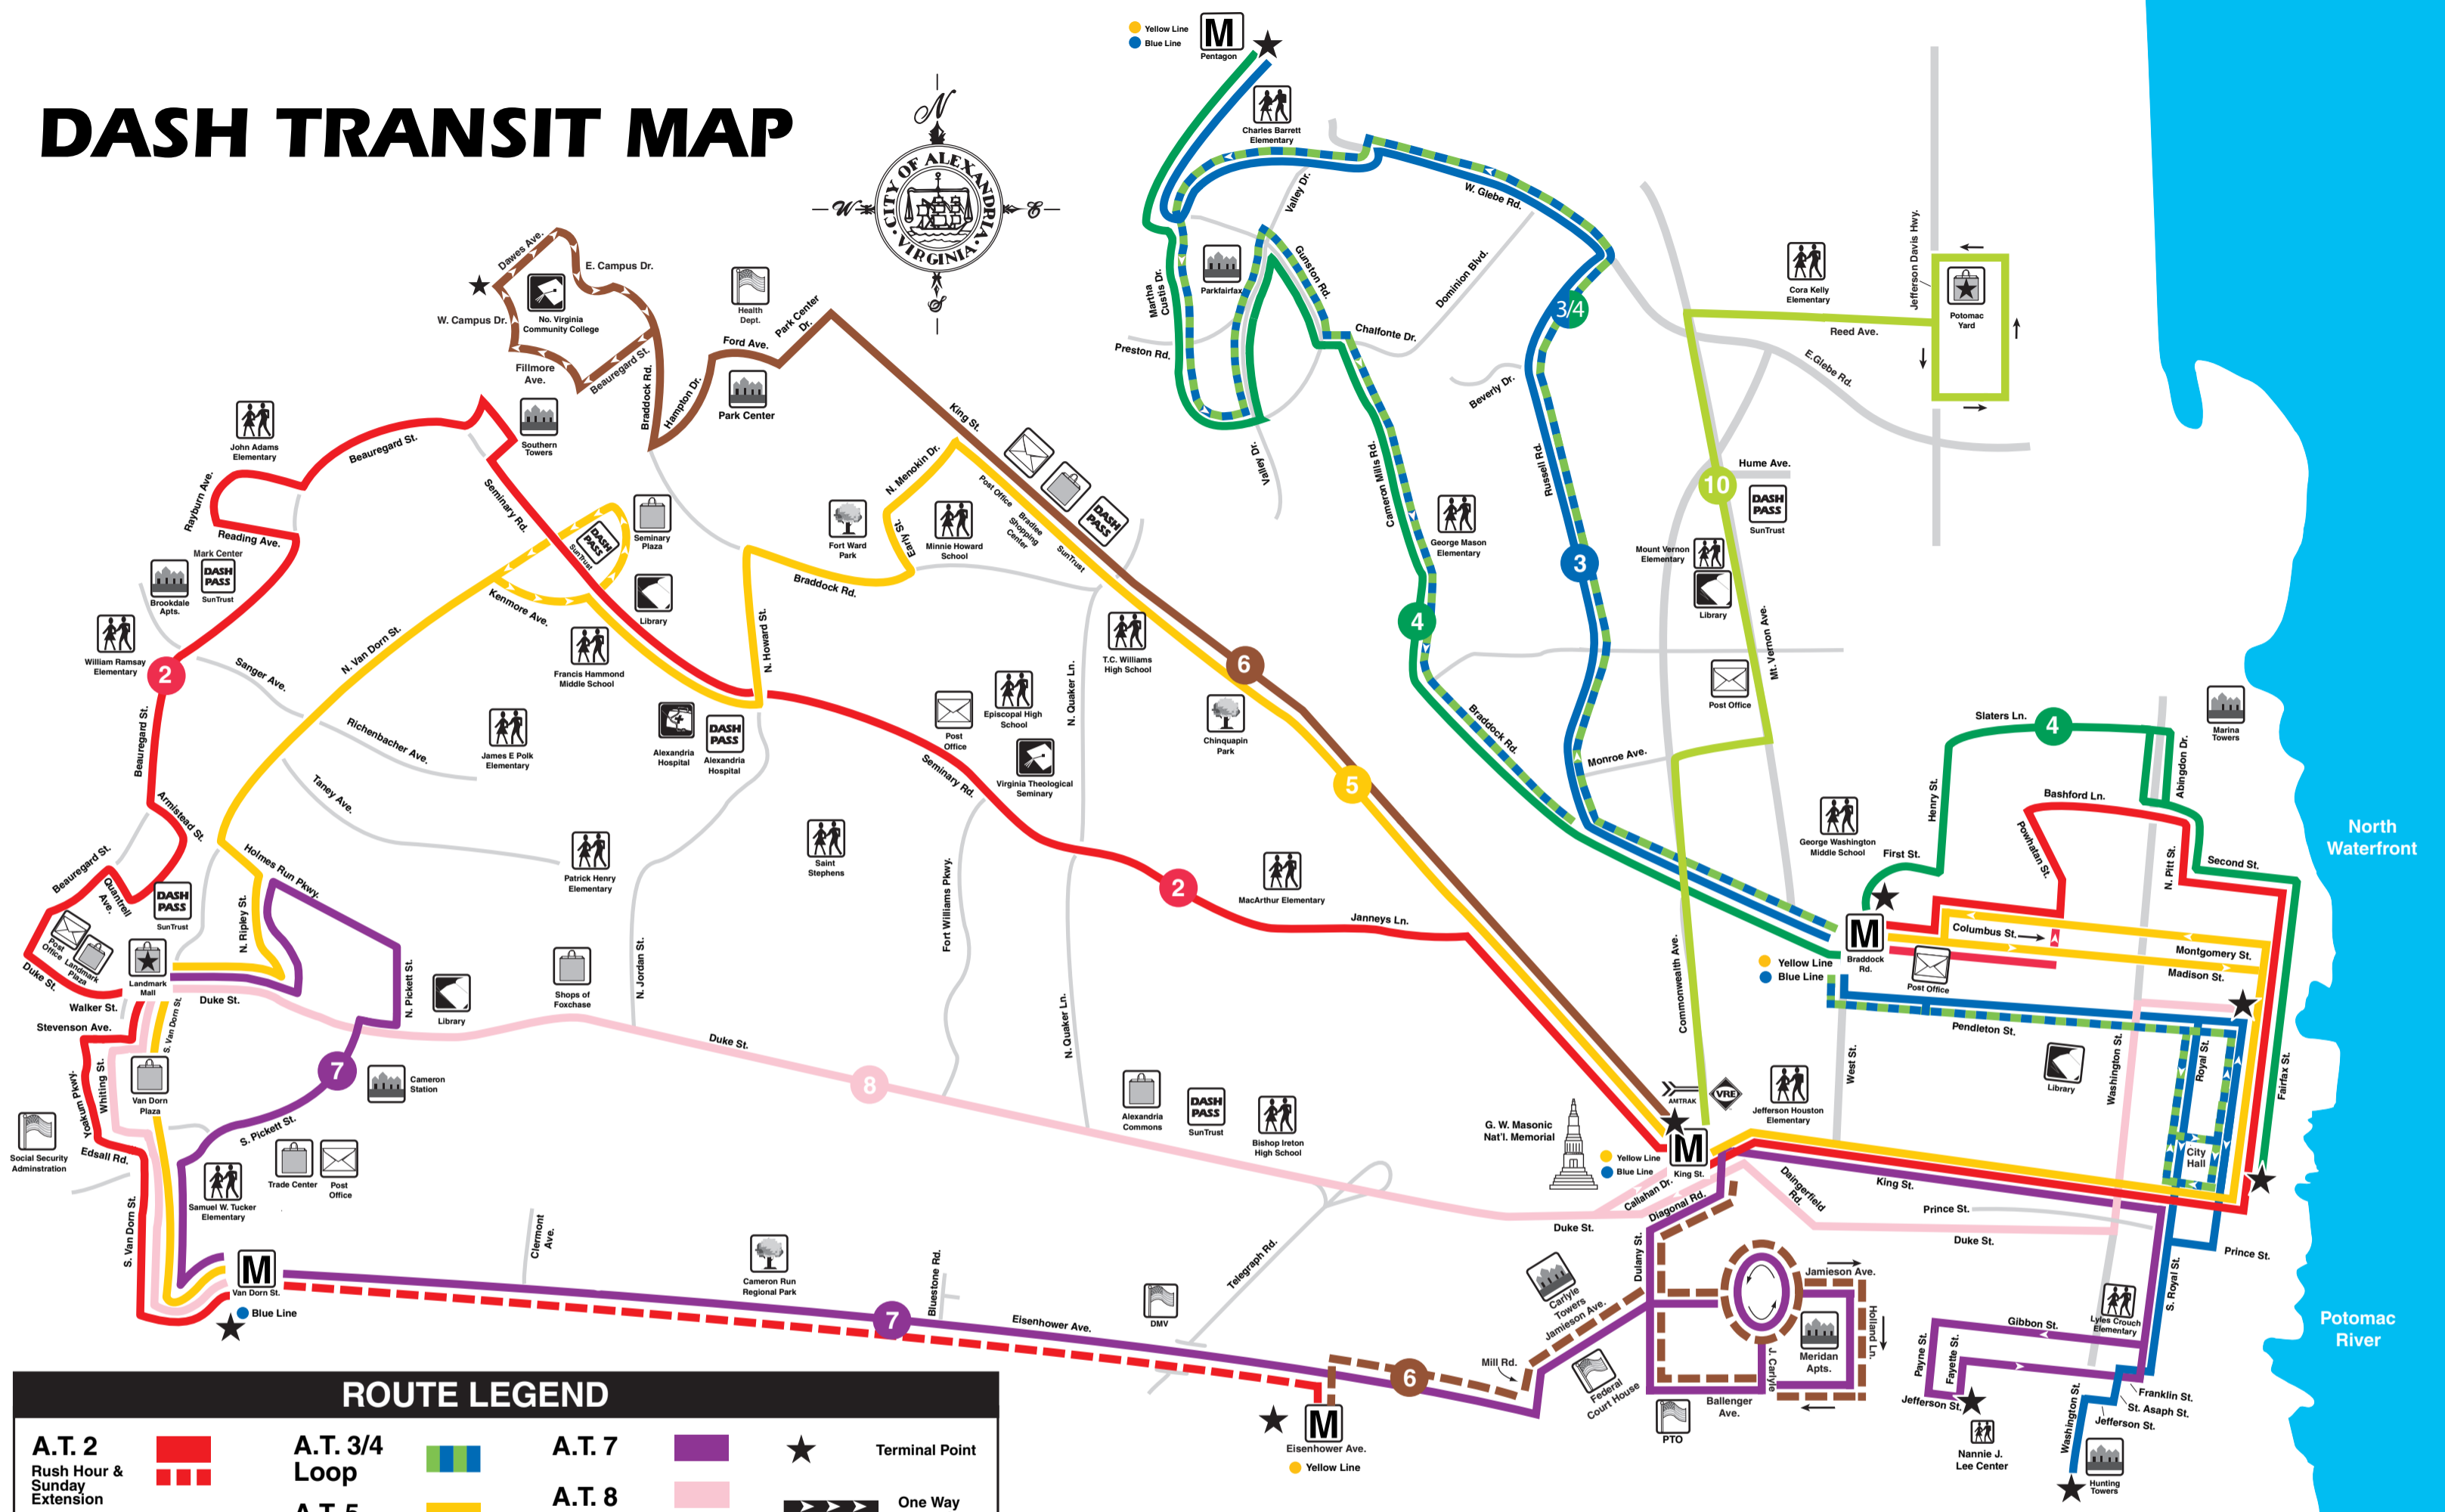

# DASH TRANSIT MAP

ROUTE LEGEND			
<b>A.T. 2</b> Rush Hour & Sunday Extension		<b>A.T. 3/4 Loop</b>	
<b>A.T. 3</b>		<b>A.T. 5</b>	
<b>A.T. 4</b>		<b>A.T. 6</b> Rush Hour Extension	
<b>A.T. 7</b>		<b>A.T. 8</b>	
<b>A.T. 10</b>		<b>A.T. 3/4</b>	
	Terminal Point		One Way Travel Only
	Metro rail Stations		Yellow Line
			Blue Line

North Waterfront

Potomac River